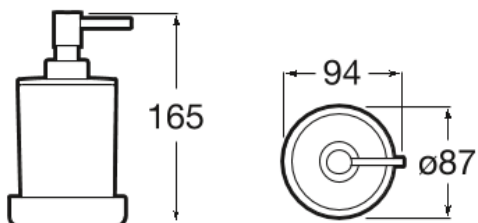

TEMPO

Over countertop soap dispenser

DIMENSIONS

Length 87 mm
 Width 94 mm
 Height 165 mm

COLOURS AND FINISHES

 22 Titanium black

PRICE (VAT INCLUDED)

£246.16

TECHNICAL DRAWINGS

FEATURES

Fixing kit: Included

Installation type: Countertop

Material: Glass, Metal

Tempo

With a neutral design, Tempo will suit any bathroom space. Free standing and wall-mounted options as well as different colour options, this collection is very versatile.